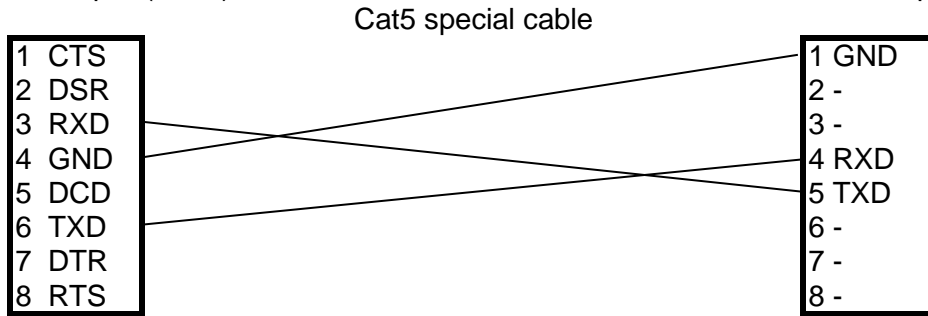

special cable 5

confirmed model : Century Systems FutureNet MA-E120

NS-2250
serial port(RJ45)

target equipments
console port(RJ45)