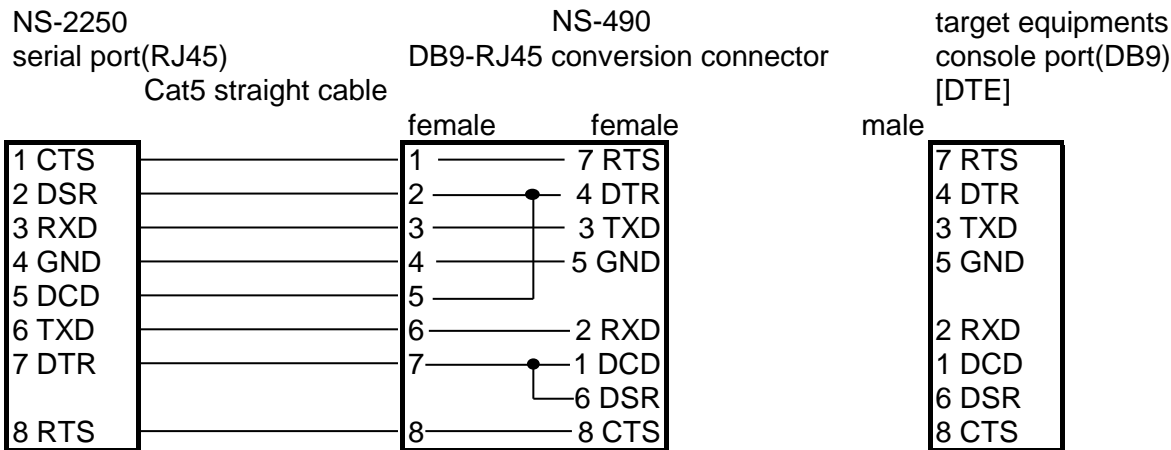

case of DB9[DTE](use Cat5 straight cable and NS-490 connector)

In the case of connecting NS-2250 with equipments using DB9[DTE] port as the console port, please use Cat5 straight cable and NS-490 connector.
Depending on a pin assignment of target equipments, you can't use the above combination sometimes.
Please confirm the wire connection referring a manual of target equipments.