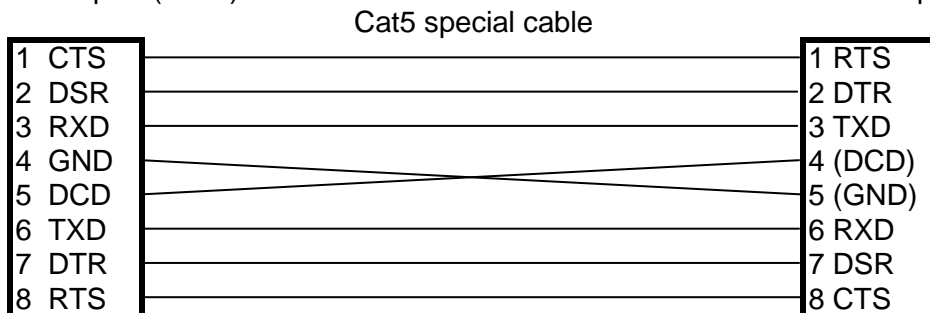

【Document2】Cable and connector to connect NS-2250 with equipments by using special wire

special cable 1

confirmed model : H3C S5100-24P-EI/5600-26C

NS-2250
serial port (RJ45)

target equipments
console port(RJ45)