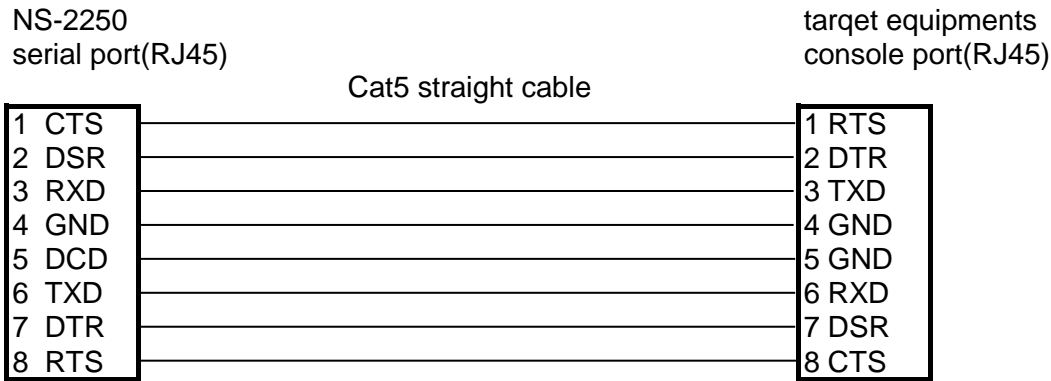

【Document1】Cable and connector to connect NS-2250 with target equipments.

case of RJ-45 port(use Cat5 straight cable)

In the case of connecting NS-2250 with equipments using RJ-45 port as the console port, please use Cat5 straight cable.
Depending on a pin assignment of target equipments, you can't use Cat5 straight cable sometimes.
Please confirm the wire connection referring a manual of target equipments.