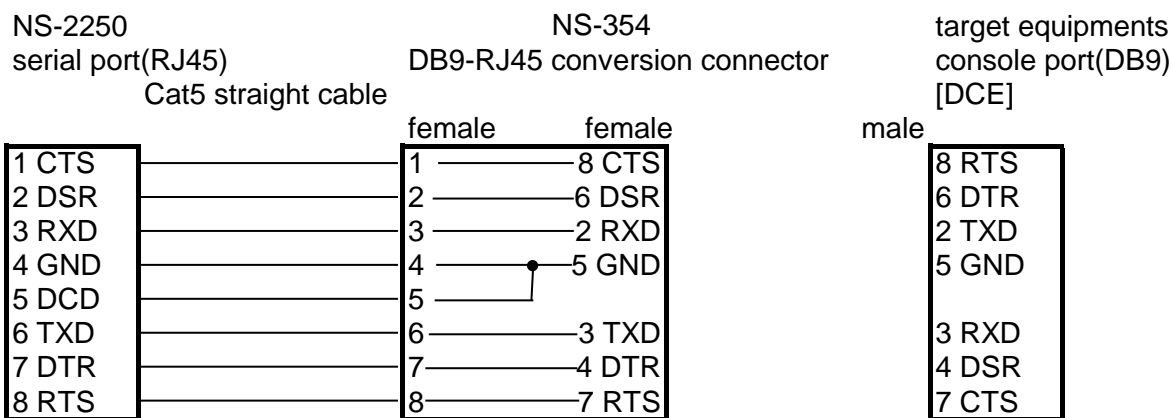

case of DB9[DCE](use Cat5 straight cable and NS-354 connector)

In the case of connecting NS-2250 with equipments using DB9[DCE] port as the console port, please use Cat5 straight cable and NS-354 connector.
Depending on a pin assignment of target equipments, you can't use the above combination sometimes.
Please confirm the wire connection referring a manual of target equipments.