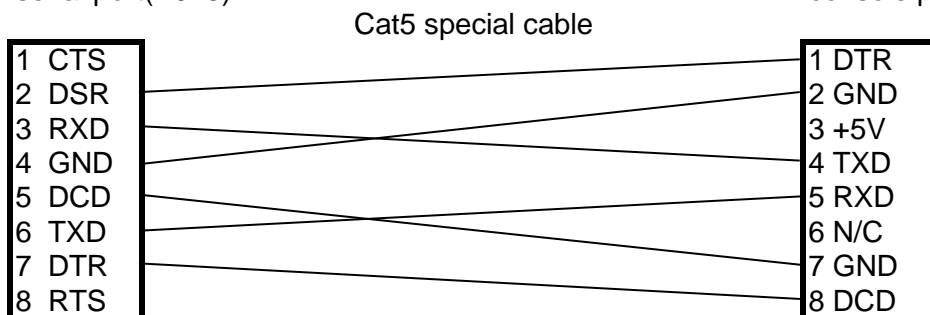

special cable 3

confirmed model : Raritan Dominion PX DPCR8-15-J

NS-2250
serial port(RJ45)

target equipments
console port(RJ45)