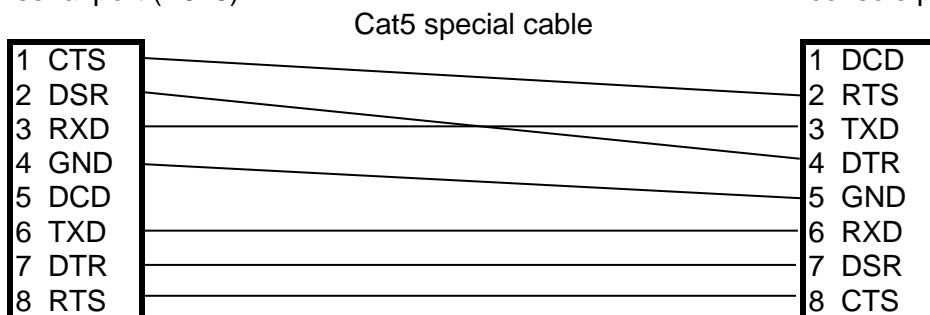

special cable 2

confirmed model : A10Networks AX1000

NS-2250
serial port (RJ45)

target equipments
console port(RJ45)