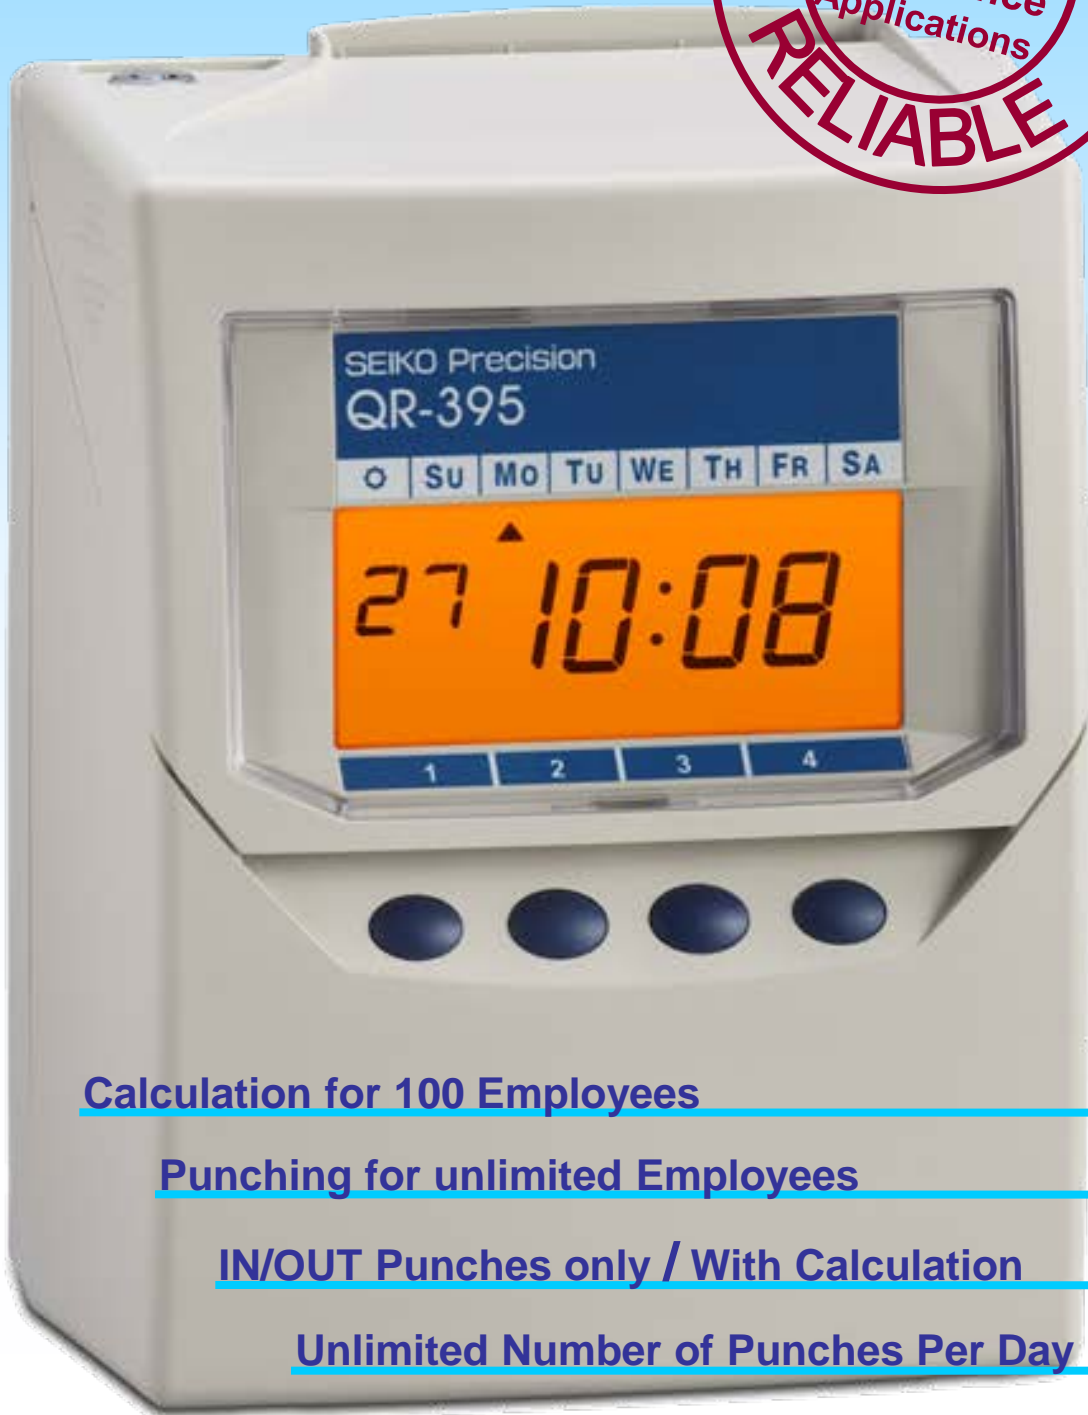

QUARTZ TIME RECORDER

QR-395

Calculation for 100 Employees

Punching for unlimited Employees

IN/OUT Punches only / With Calculation

Unlimited Number of Punches Per Day

SEIKO Precision

Reliability as Standard, Versatility on Demand

General Specifications

- Clock: Digital (date and time) with LCD Back Light
- Accuracy: Monthly accuracy better than +/- 15 sec. (at ordinary temperature)
- Printing Color: Mono color (Black)
- Power: 120VAC 50/60Hz 0.3A
220-240VAC 50/60Hz, 0.17A
- Dimensions (W x H x D) 160 x 205 x 128 mm (6-3/10 x 8 x 5 in.)
- Weight: Approx 1.5 kg (3.3 lb)