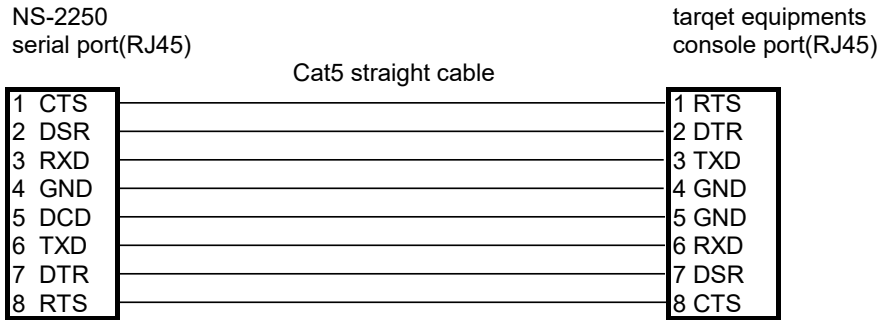

[Document1] Cable and connector to connect NS-2250 with target equipments.

case of RJ-45 port(use Cat5 straight cable)

In the case of connecting NS-2250 with equipments using RJ-45 port as the console port, please use Cat5 straight cable.
Depending on a pin assignment of target equipments, you can't use Cat5 straight cable sometimes.
Please confirm the wire connection referring a manual of target equipments.