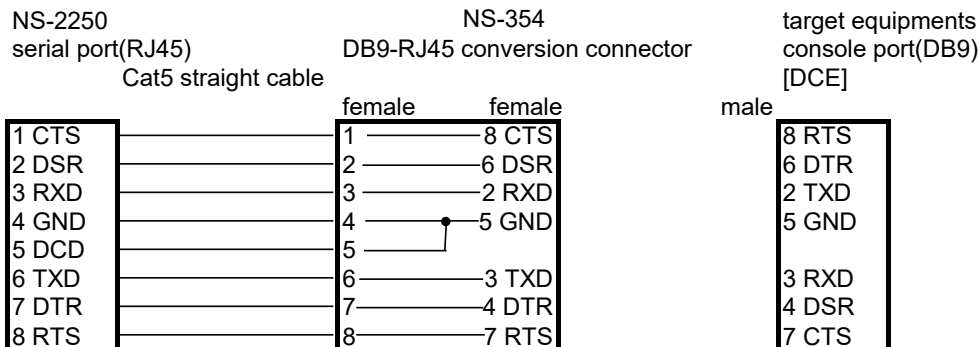

case of DB9[DCE](use Cat5 straight cable and NS-354 connector)

In the case of connecting NS-2250 with equipments using DB9[DCE] port as the console port, please use Cat5 straight cable and NS-354 connector.
Depending on a pin assignment of target equipments, you can't use the above combination sometimes.
Please confirm the wire connection referring a manual of target equipments.