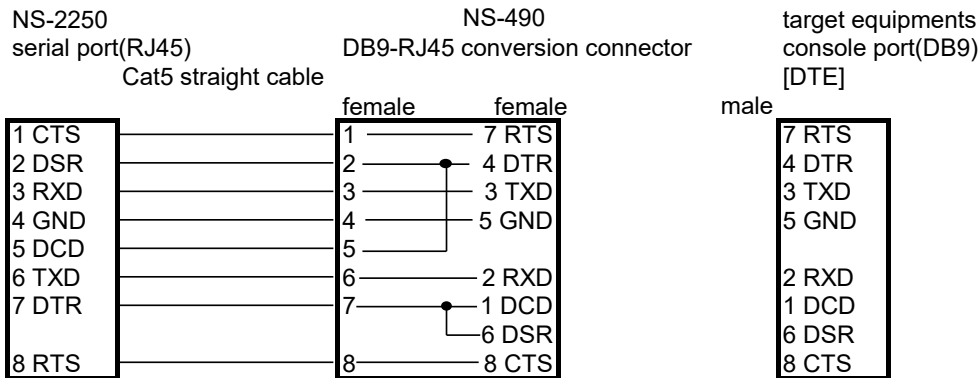

case of DB9[DTE](use Cat5 straight cable and NS-490 connector)

In the case of connecting NS-2250 with equipments using DB9[DTE] port as the console port, please use Cat5 straight cable and NS-490 connector.
Depending on a pin assignment of target equipments, you can't use the above combination sometimes.
Please confirm the wire connection referring a manual of target equipments.