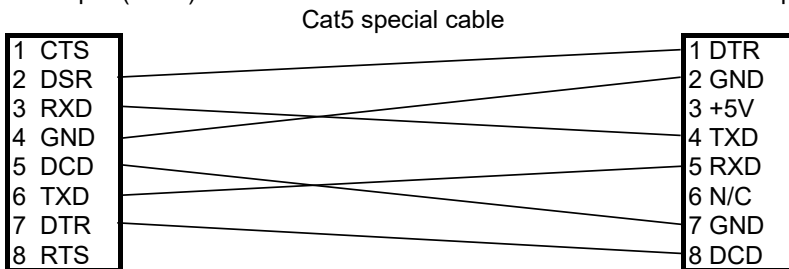

special cable 3

confirmed model : Raritan Dominion PX DPCR8-15-J

NS-2250
serial port(RJ45)

target equipments
console port(RJ45)