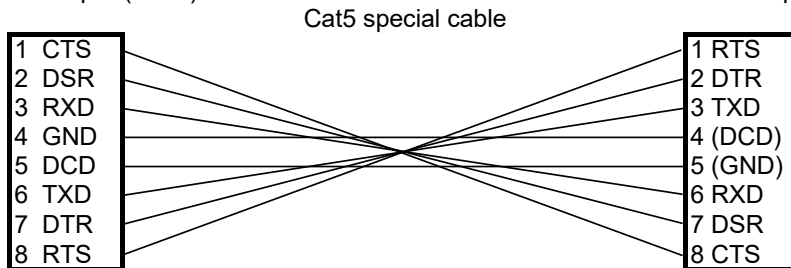

NS-2250
serial port(RJ45)

target equipments
console port(RJ45)

special cable 6

confirmed model : Brocade Communications Systems ICX7450

NS-2250
serial port(RJ45)

target equipments
console port(RJ45)

special cable 7