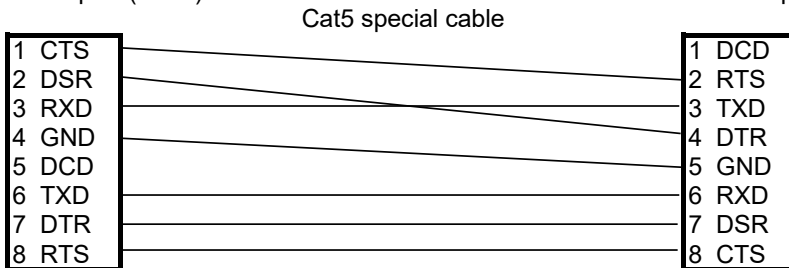

special cable 2

confirmed model : A10Networks AX1000

NS-2250
serial port (RJ45)

target equipments
console port(RJ45)