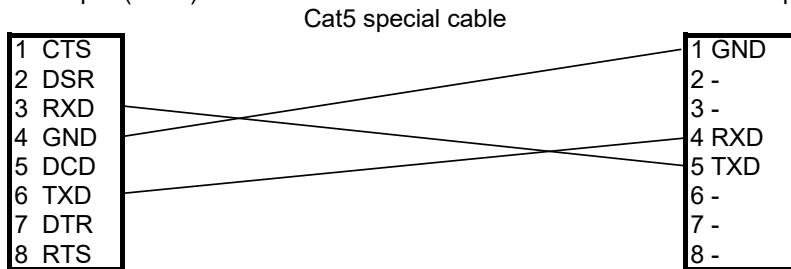

special cable 5

confirmed model : Century Systems FutureNet MA-E120

NS-2250
serial port(RJ45)

target equipments
console port(RJ45)