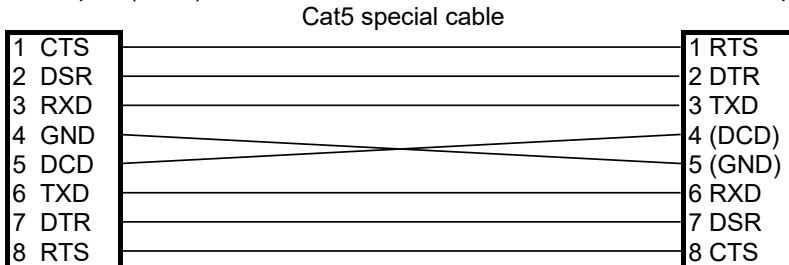

【Document2】Cable and connector to connect NS-2250 with equipments by using special wire

special cable 1

confirmed model : H3C S5100-24P-EI/5600-26C

NS-2250
serial port (RJ45)

target equipments
console port(RJ45)